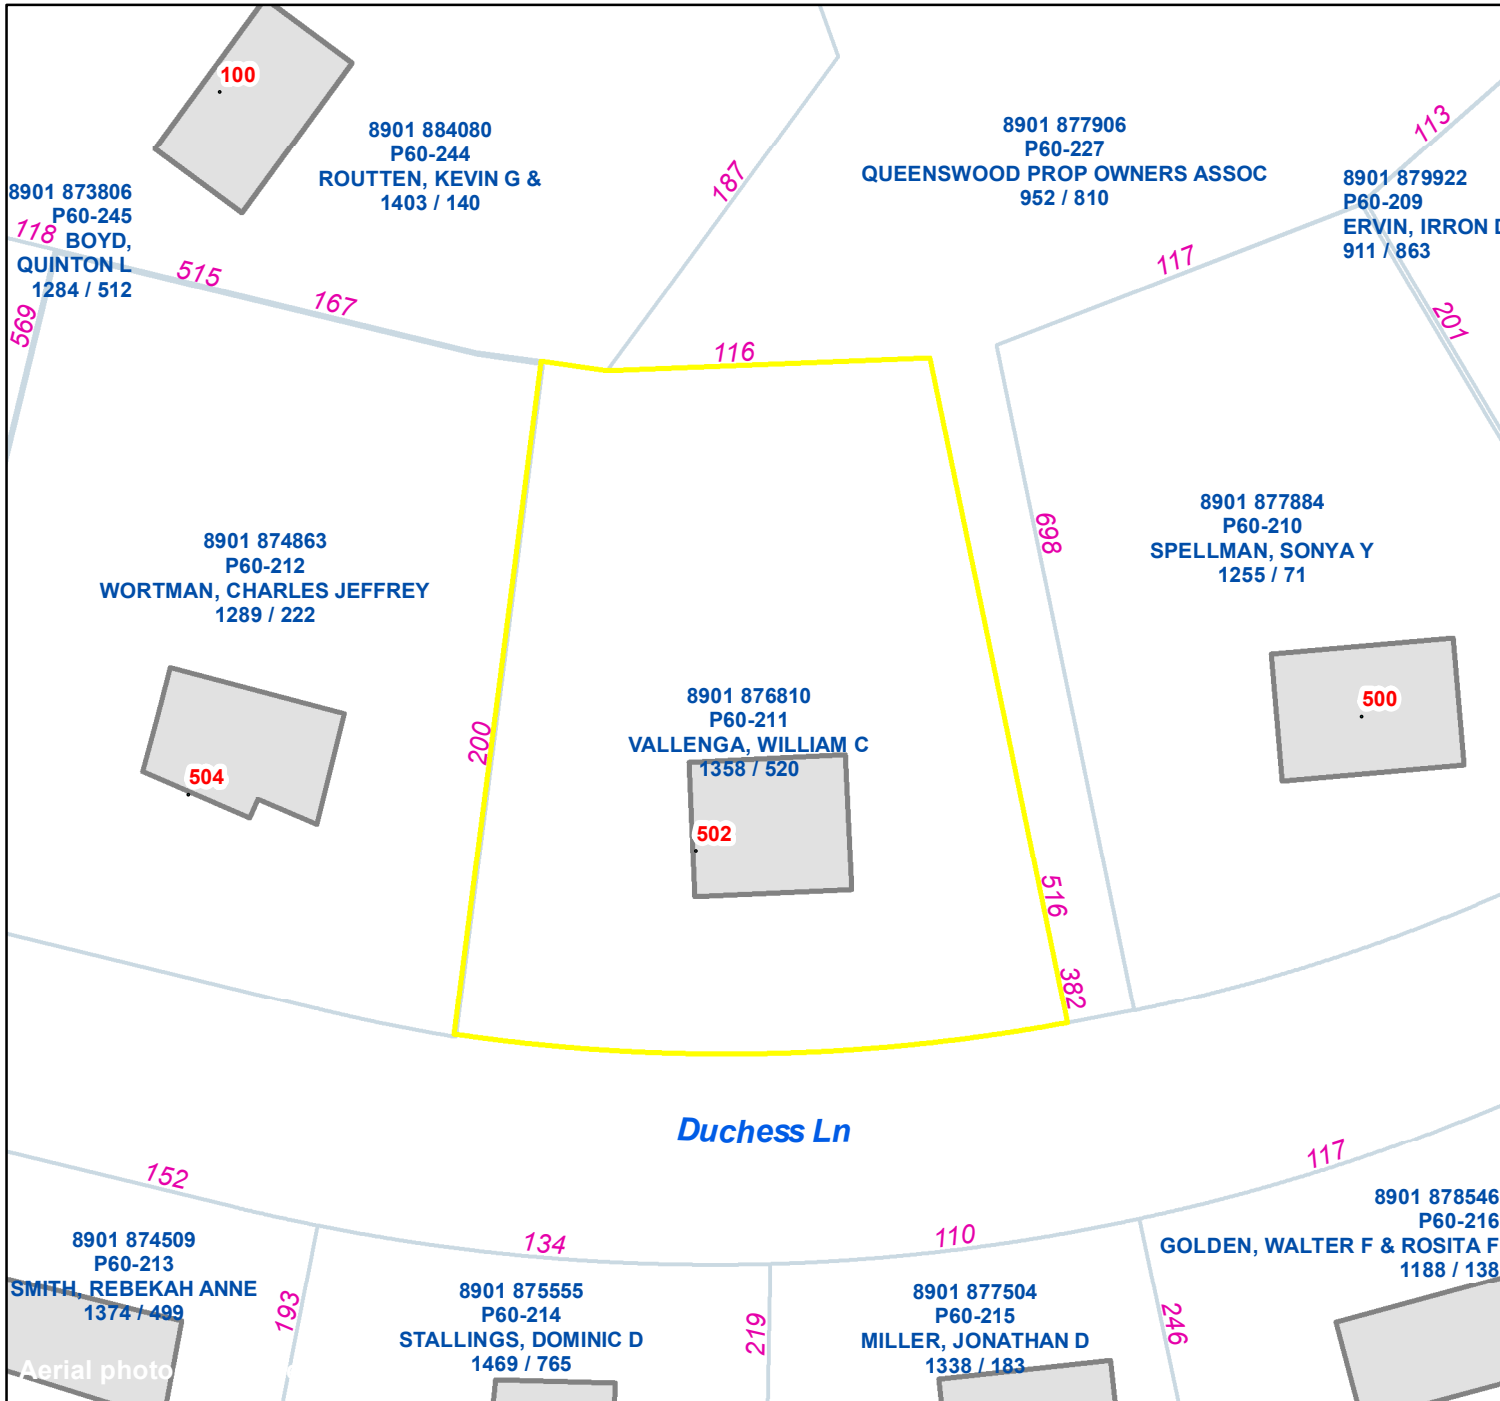

Pasquotank County, NC

Parcel ID: 8901 876810

Map: P60-211

LOT: 140

00502 DUCHESS LN
VALLENGA, WILLIAM C

& JODI

502 DUCHESS LN

ELIZABETH CITY NC 27909

Deed Book: 1358

Deed Page: 520

Date: 20200214

Land Value: 31900

Ag Value: 0

Bldg Value: 215200

Total Value: 247100

Taxed Acres: 0.693

NOT A SURVEY

This map was created from historic maps, recorded deeds and surveys.
It CAN NOT be used to convey land, settle land disputes or build fences.

Date: 3/8/2024

Property Ownership/
Lines as of January 1, 2024